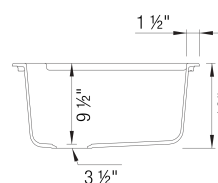

Optional Accessories

Red Alder Wood Cutting Board	440227
Sink Grid	221011
CapFlow Strainer Cover	517666

Warranty

BLANCO offers a limited lifetime warranty on all sinks and faucets, as well as a one-year warranty on all custom accessories.

Code/Standards Compliance

BLANCO sinks and faucets are third-party tested and certified to standards and listed by applicable certification bodies. For more information on individual product listings, contact our office or listing organization.

View our how-to videos to learn more about installing and caring for BLANCO products:
<https://www.blanco.com/us-en/service/how-to-videos/how-to-videos-for-sinks/>

Questions? Contact us today

BLANCO America, Inc.
110 Mount Holly By-Pass
Lumberton, NJ 08048

Phone & Fax
Phone: 888-668-6201
Fax: 609-668-6211

While BLANCO endeavors to provide accurate information, all dimensions are nominal, cannot be guaranteed, and are subject to change or cancellation. BLANCO assumes no responsibility for use of superseded or voided specifications.