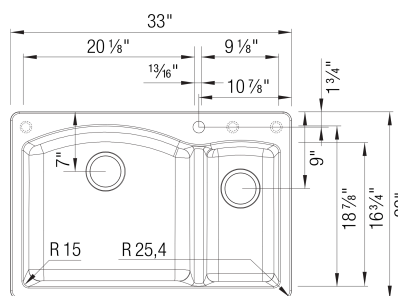

Design and Planning Tips

- Min cabinet size: 36 in
- Bowl depth: 9,5 in (240.0 mm)

What is included:

Sink clips
Installation instructions
Cut-out template
Limited Lifetime Warranty

Depending on cabinet construction, a different cabinet size may be required. Consult the cabinet manufacturer.